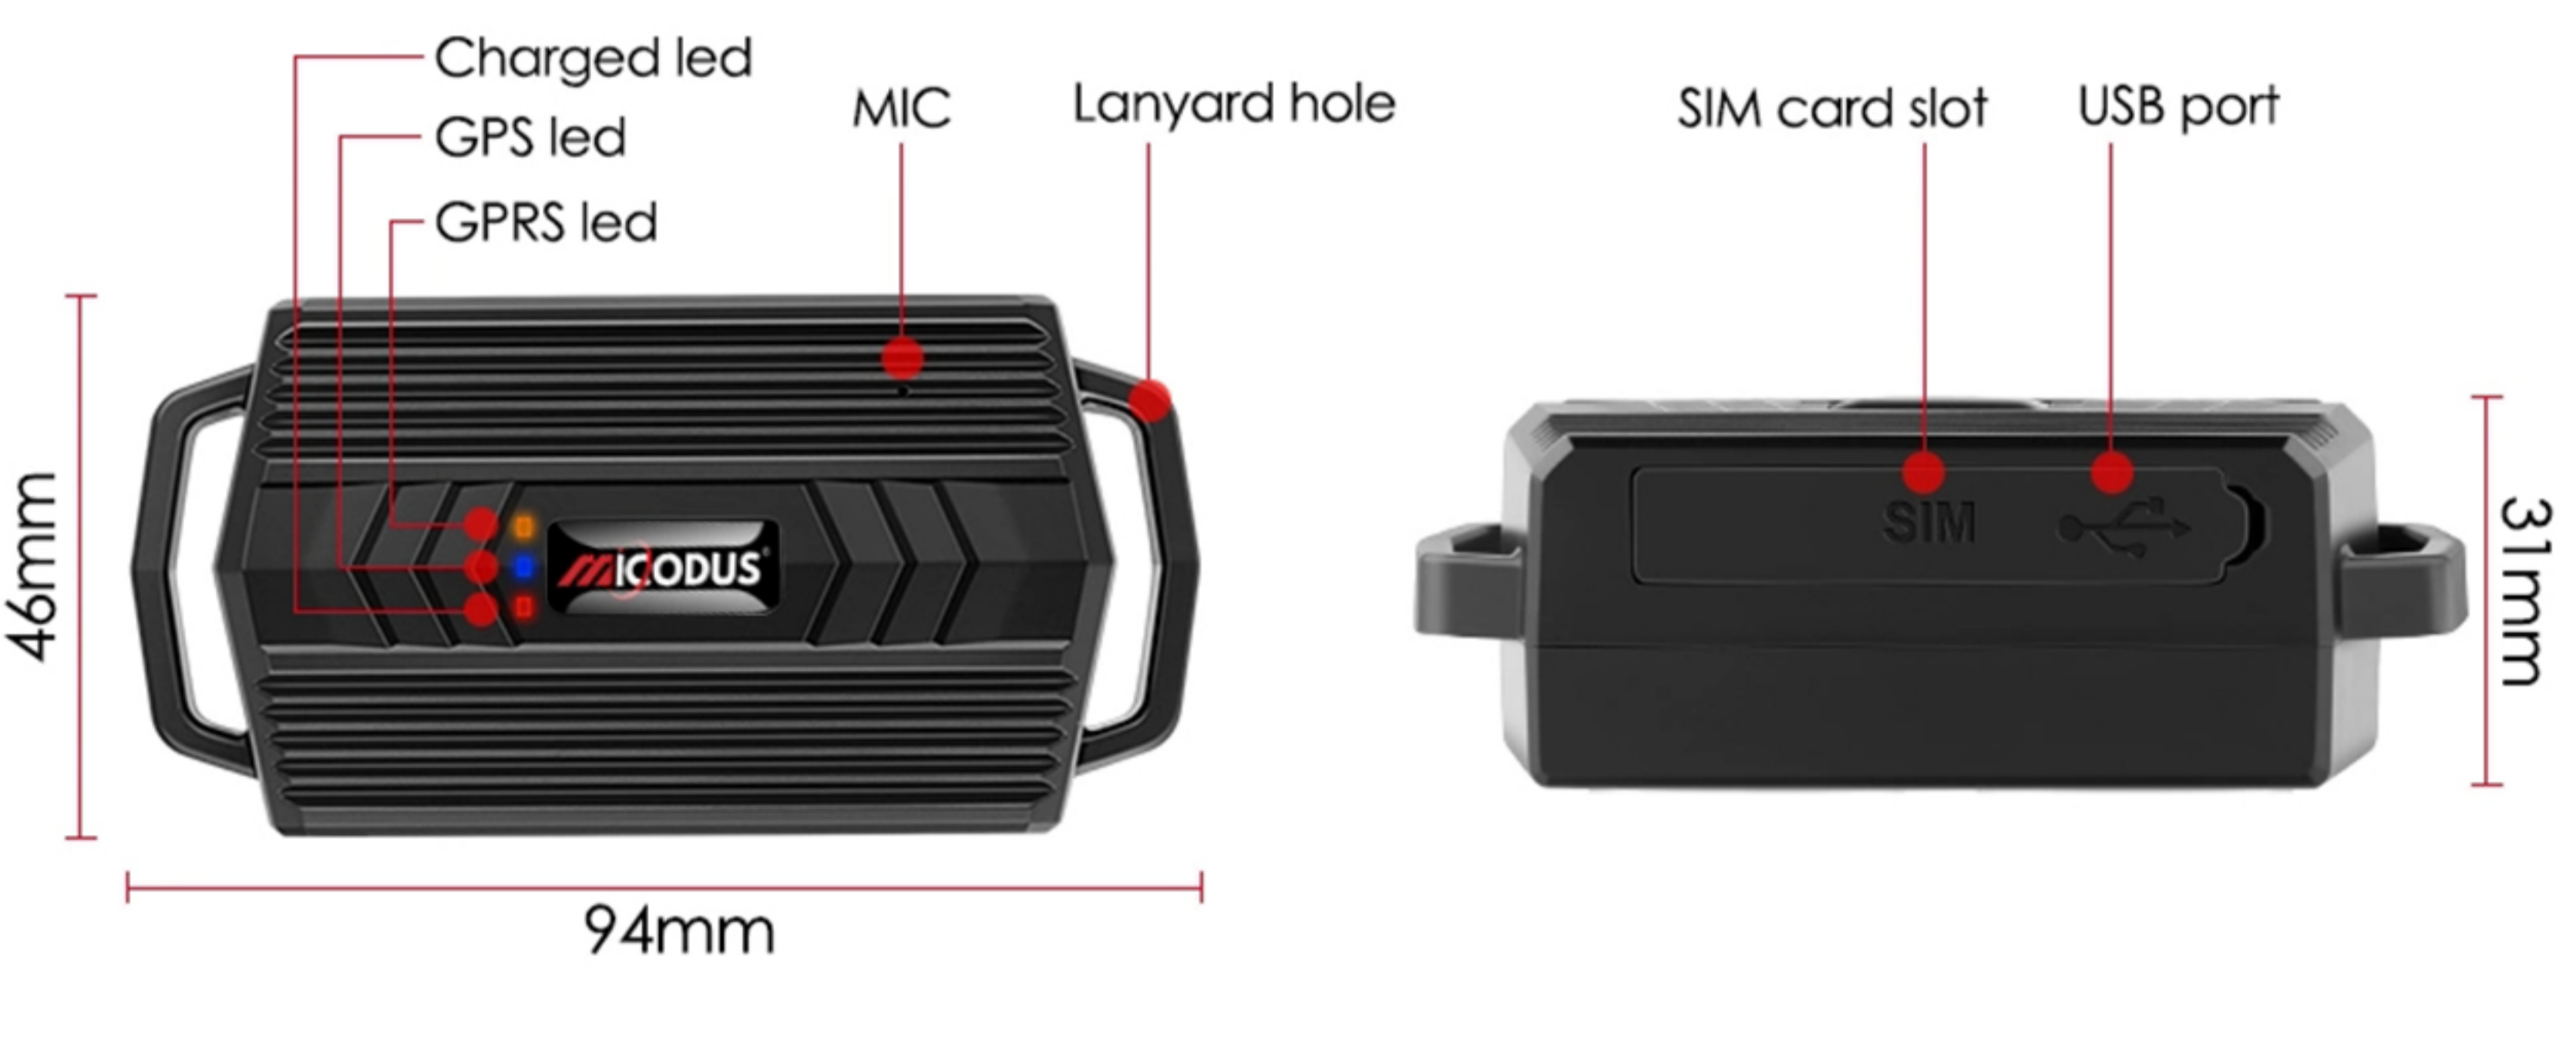

## ML935 Waterproof Animal GPS Tracker

The MiCODUS ML935 is a GPS tracker which is designed for animals such as cow, sheep, horse and large dogs. It has backup 3000mAh rechargeable battery allows the product to operate for around 3-5 under normal working mode. Its waterproof IP65 design ensures stable operation in tough conditions. Besides, it has built-in high quality microphone for remote voice monitor.

5.60oz(159g)			94(L) x 46(W) x 31(H)mm
-20 degrees ~ 75 degrees			3.7v 3000mAh Li-ion Polymer Battery

- Dual Positioning Ways
- Historical Route
- Waterproof IP65
- Electronic Fence
- Real-time Tracking
- 3000mAh
- Voice Monitor
- Low Battery Alarm

**REGION**  
Worldwide

**OPERATION BANDS**  
2G GSM/GPRS: 850/900/1800/1900MHz

**POSITION ACCURACY**  
GNSS Accuracy: <5 meters

**CERTIFICATES**  
CE, RoHS

### Applications

<b>Device Information</b>	Model	ML935
	Weight	159g
	Dimensions	94mm(L) * 46mm(W) * 31mm(H)
	Battery Working Time	2-4 hours
<b>Working Parameters</b>	Working Voltage	DC 3.4-4.5v
	Working Current	4v/Average 45mA
	Standby Current	<15 uA
	Battery Capacity	3.7v 3000 mAh Li-ion Polymer Battery
	Working Temperature	-20°C - 75°C
<b>Cellular Specifications</b>	Working Humidity	10%-85%RH non-condensing
	Working Network	2G GSM/GPRS: 850/900/1800/1900Mhz
	SIM Card	Nano SIM
<b>GNSS Specifications</b>	Cellular Antenna	Built-in
	Positioning Type	GPS+LBS
	GPS Antenna	Built-in
	Cold Start	≤32 Seconds
	Hot Start	≤1 Second
	Tracking sensitivity	-162 dBm
	GPS Channels	64
<b>Special Interfaces</b>	Position Accuracy	5-10m
	3000mAh Backup Battery, Waterproof IP65, Microphone	